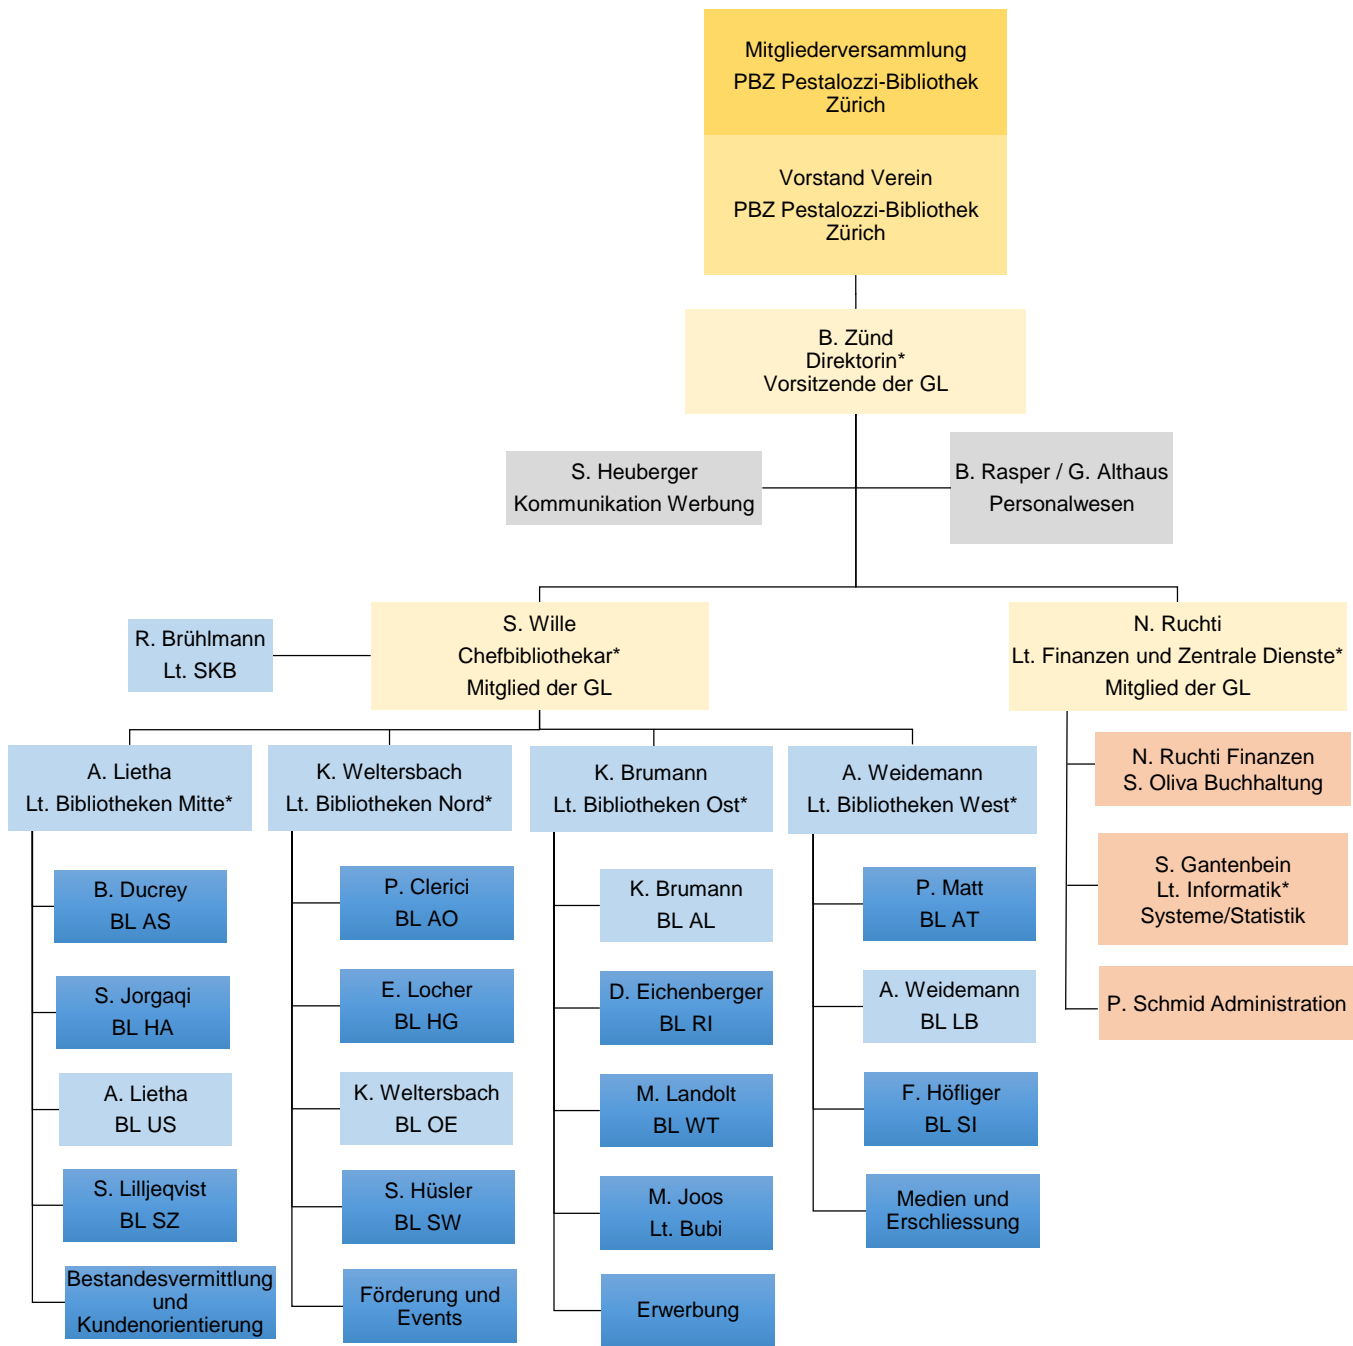

Organigramm Verein PBZ Pestalozzi-Bibliothek Zürich

Legende:	GL	=	Geschäftsleitung	* = erweiterte GL
	CB	=	Chefbibliothekar	
	Lt.	=	Leiterin	
	BL	=	BibliotheksleiterIn	
	Systeme	=	Systemadministration	
	SKB	=	Schul- und Kinderbibliothek Heuried	
	Bubi	=	Buchbinderei	
	AL	=	PBZ Altstadt	
	AO	=	PBZ Affoltern	
	AT	=	PBZ Altstetten	
	AS	=	PBZ Aussersihl	
	HA	=	PBZ Hardau	
	HG	=	PBZ Höngg	
	LB	=	PBZ Leimbach	
	OE	=	PBZ Oerlikon	
	RI	=	PBZ Riesbach	
	SW	=	PBZ Schwamendingen	
	SI	=	PBZ Sihlcity	
	SZ	=	PBZ Schütze	
	US	=	PBZ Unterstrass	
	WT	=	PBZ Witikon	