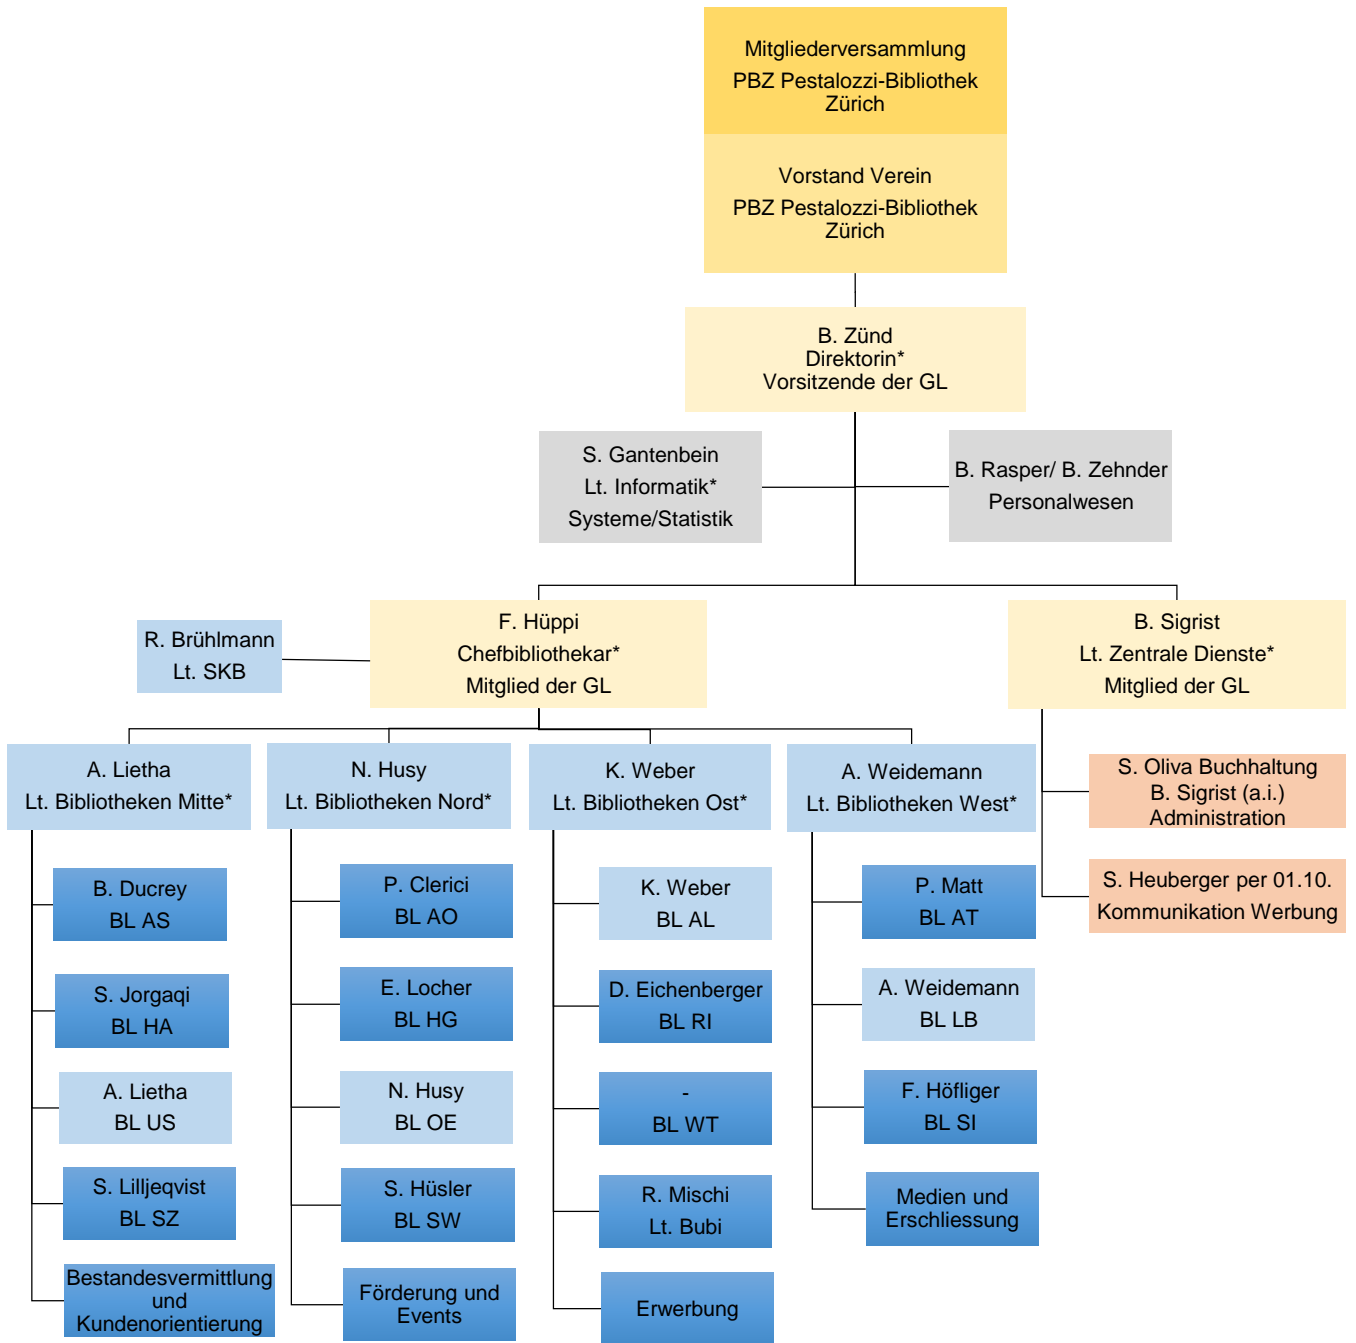

Organigramm Verein PBZ Pestalozzi-Bibliothek Zürich

Legende:

GL	=	Geschäftsleitung	* = erweiterte GL
CB	=	Chefbibliothekar	
Lt.	=	Leiterin	
BL	=	BibliotheksleiterIn	
Systeme	=	Systemadministration	
SKB	=	Schul- und Kinderbibliothek Heuried	
Bubi	=	Buchbinderei	
AL	=	PBZ Altstadt	
AO	=	PBZ Affoltern	
AT	=	PBZ Altstetten	
AS	=	PBZ Aussersihl	
HA	=	PBZ Hardau	
HG	=	PBZ Höngg	
LB	=	PBZ Leimbach	
OE	=	PBZ Oerlikon	
RI	=	PBZ Riesbach	
SW	=	PBZ Schwamendingen	
SI	=	PBZ Sihlcity	
SZ	=	PBZ Schütze	
US	=	PBZ Unterstrass	
WT	=	PBZ Witikon	
a.i.	=	ad interim	