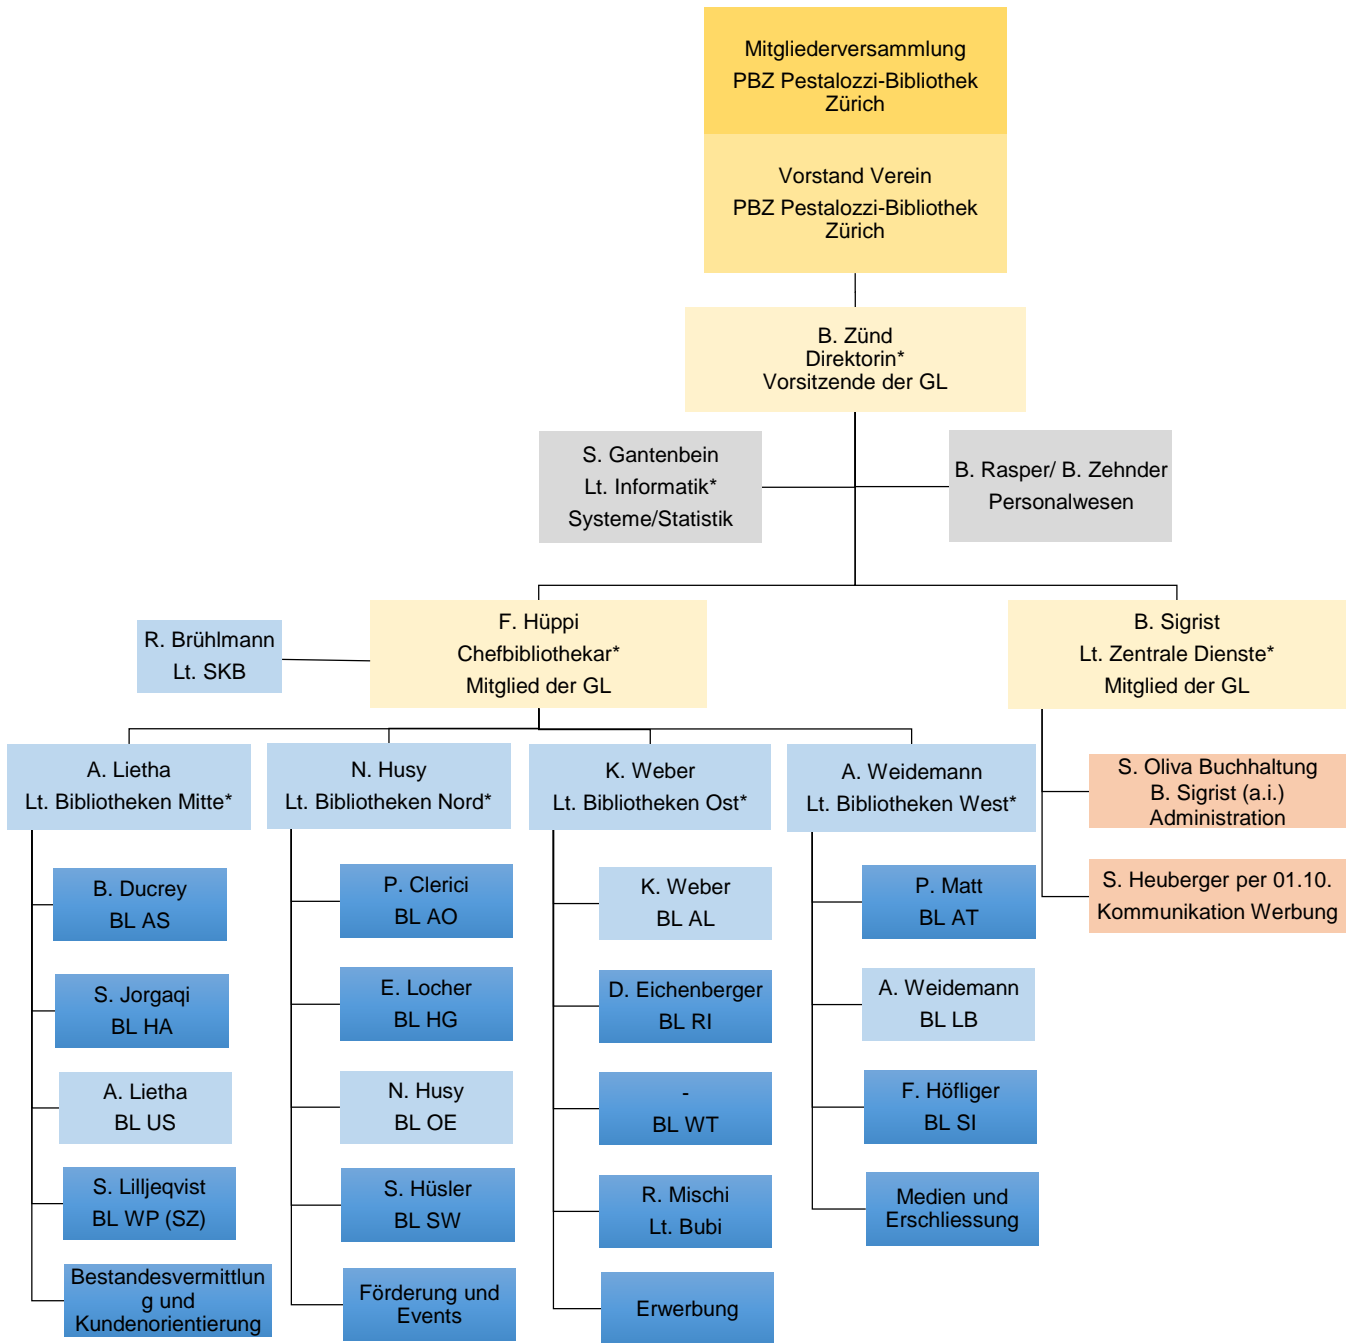

# Organigramm Verein PBZ Pestalozzi-Bibliothek Zürich

Legende:

GL	=	Geschäftsleitung	* = erweiterte GL
CB	=	Chefbibliothekar	
Lt.	=	Leiterin	
BL	=	BibliotheksleiterIn	
Systeme	=	Systemadministration	
SKB	=	Schul- und Kinderbibliothek Heuried	
Bubi	=	Buchbinderei	
AL	=	PBZ Altstadt	
AO	=	PBZ Affoltern	
AT	=	PBZ Altstetten	
AS	=	PBZ Aussersihl	
HA	=	PBZ Hardau	
HG	=	PBZ Höngg	
LB	=	PBZ Leimbach	
OE	=	PBZ Oerlikon	
RI	=	PBZ Riesbach	
SW	=	PBZ Schwamendingen	
SI	=	PBZ Sihlcity	
US	=	PBZ Unterstrass	
WP (SZ)	=	PBZ Wipkingen (Schütze)	
WT	=	PBZ Witikon	
a.i.	=	ad interim	