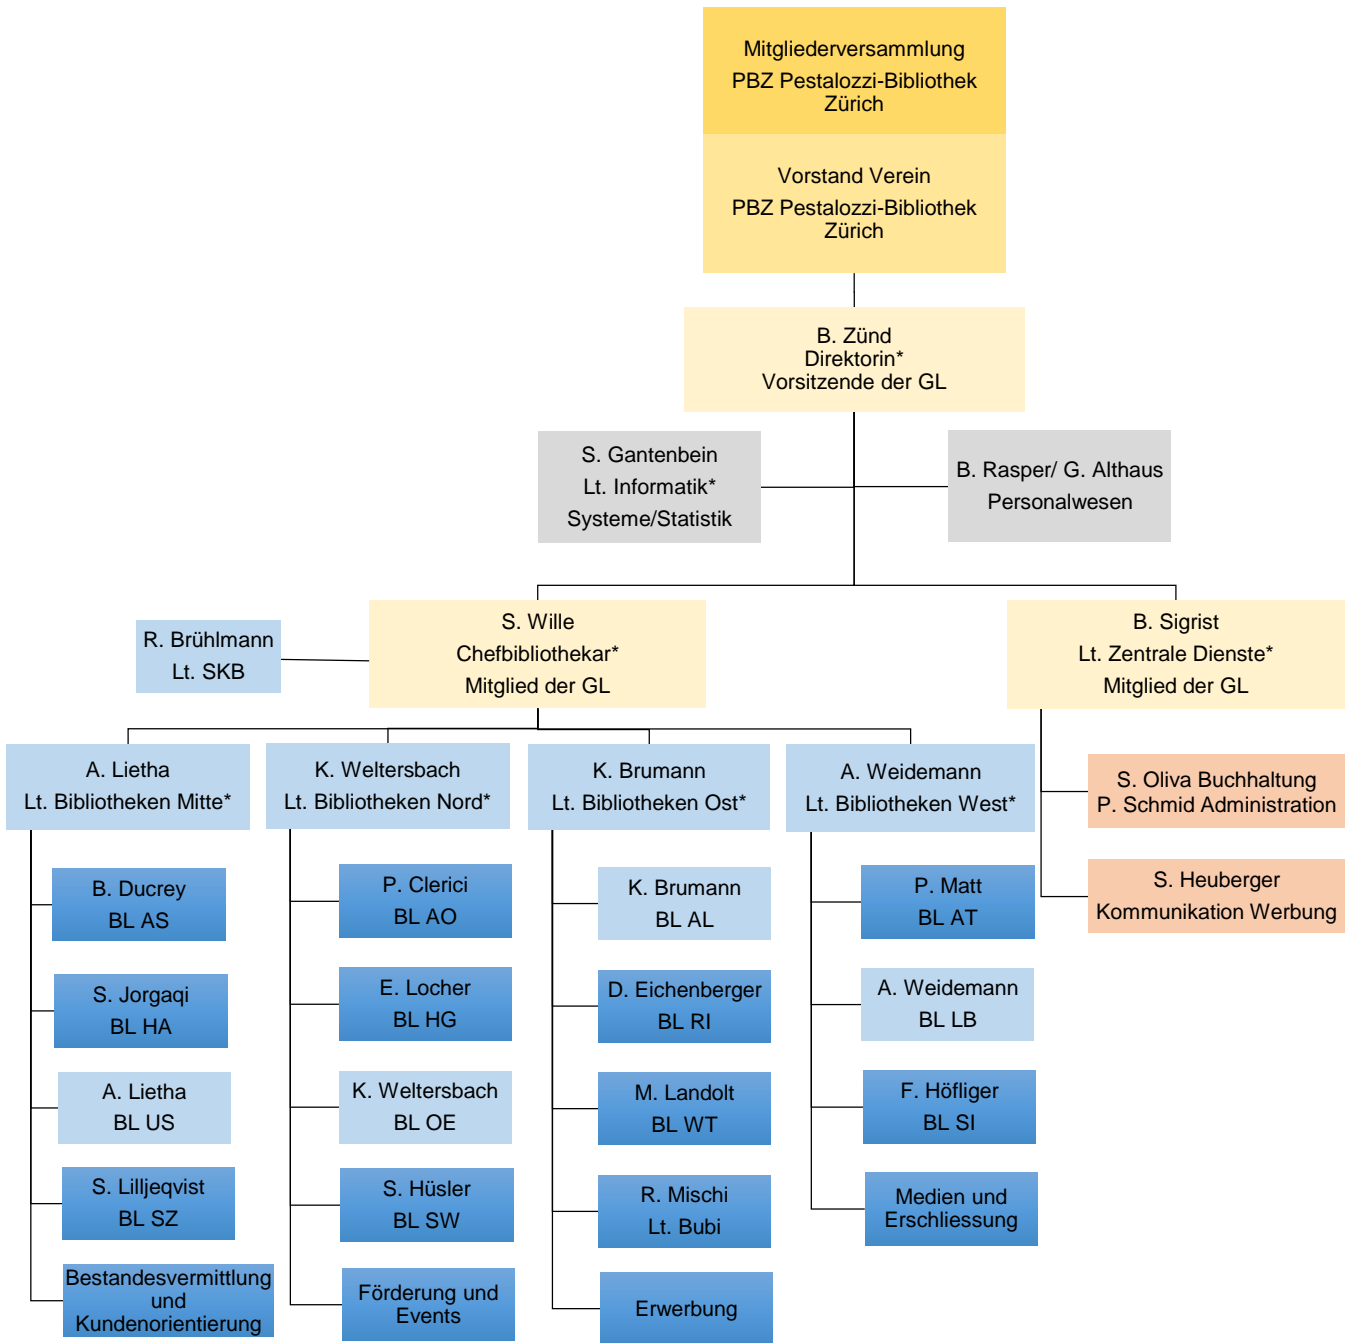

Organigramm Verein PBZ Pestalozzi-Bibliothek Zürich

Legende:	GL	=	Geschäftsleitung	* = erweiterte GL
	CB	=	Chefbibliothekar	
	Lt.	=	Leiterin	
	BL	=	BibliotheksleiterIn	
	Systeme	=	Systemadministration	
	SKB	=	Schul- und Kinderbibliothek Heuried	
	Bubi	=	Buchbinderei	
	AL	=	PBZ Altstadt	
	AO	=	PBZ Affoltern	
	AT	=	PBZ Altstetten	
	AS	=	PBZ Aussersihl	
	HA	=	PBZ Hardau	
	HG	=	PBZ Höngg	
	LB	=	PBZ Leimbach	
	OE	=	PBZ Oerlikon	
	RI	=	PBZ Riesbach	
	SW	=	PBZ Schwamendingen	
	SI	=	PBZ Sihlcity	
	SZ	=	PBZ Schütze	
	US	=	PBZ Unterstrass	
	WT	=	PBZ Witikon	