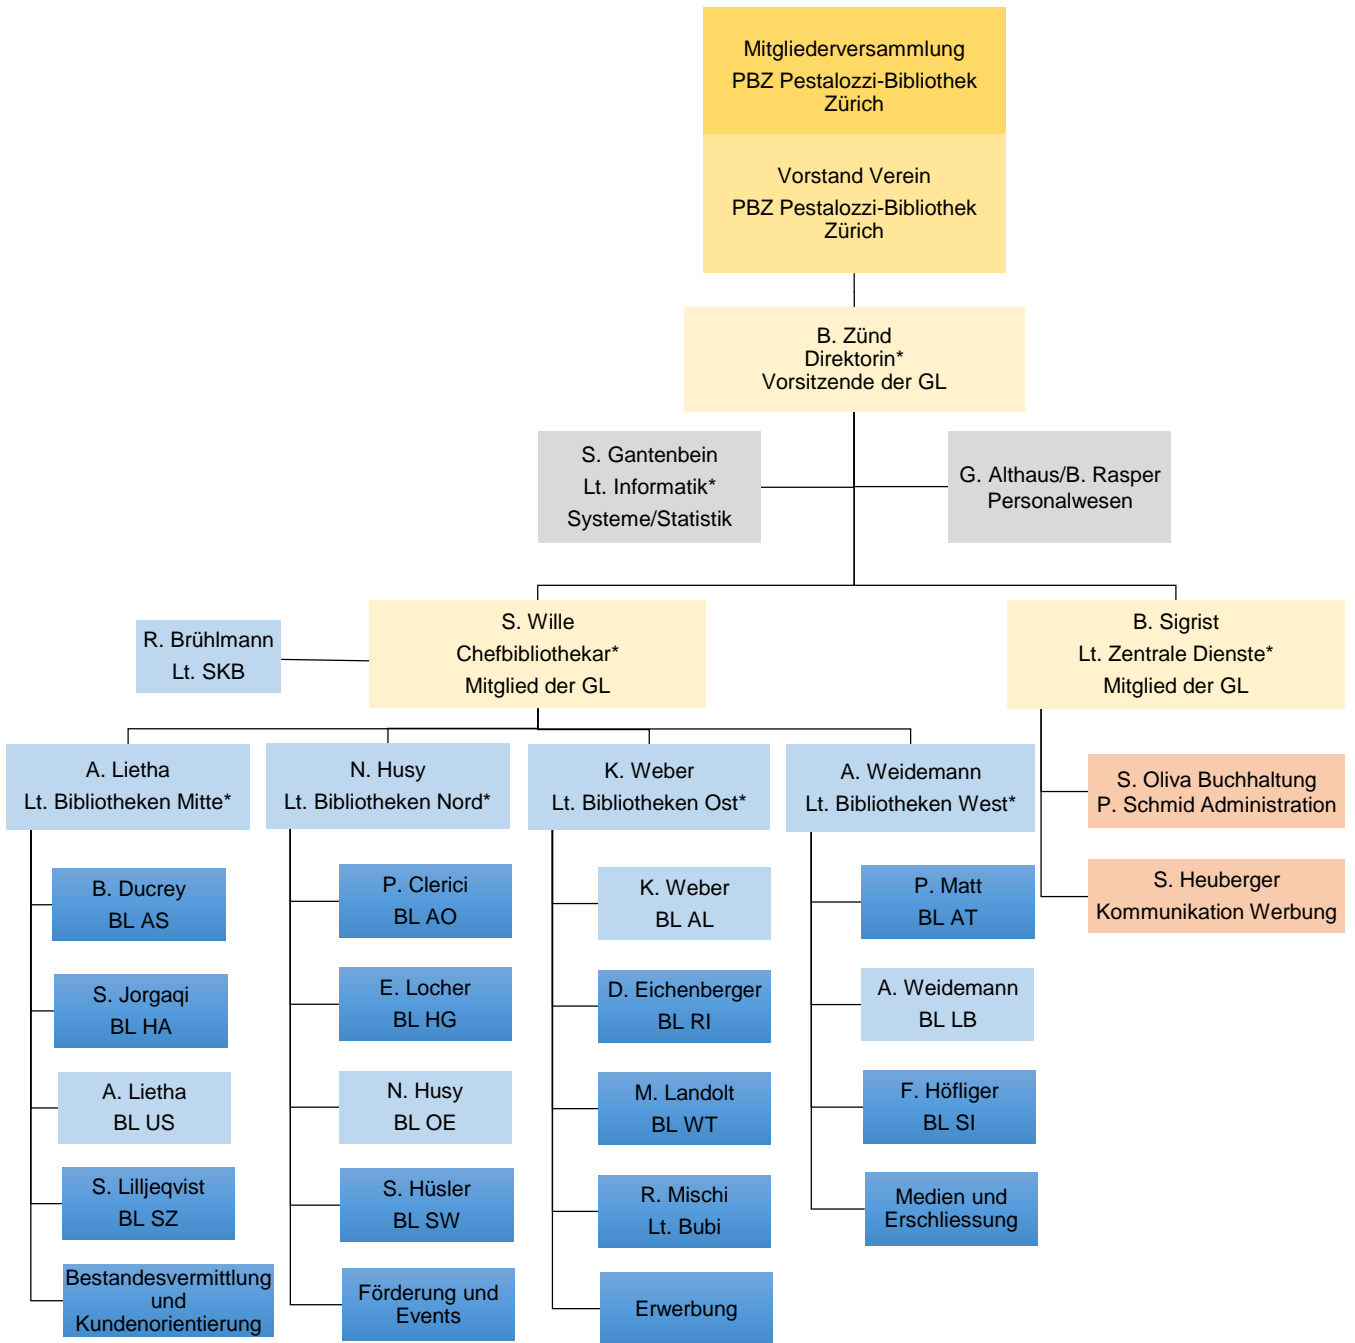

Organigramm Verein PBZ Pestalozzi-Bibliothek Zürich

Legende:

GL	=	Geschäftsleitung	* = erweiterte GL
CB	=	Chefbibliothekar	
Lt.	=	Leiterin	
BL	=	BibliotheksleiterIn	
Systeme	=	Systemadministration	
SKB	=	Schul- und Kinderbibliothek Heuried	
Bubi	=	Buchbinderei	
AL	=	PBZ Altstadt	
AO	=	PBZ Affoltern	
AT	=	PBZ Altstetten	
AS	=	PBZ Aussersihl	
HA	=	PBZ Hardau	
HG	=	PBZ Höngg	
LB	=	PBZ Leimbach	
OE	=	PBZ Oerlikon	
RI	=	PBZ Riesbach	
SW	=	PBZ Schwamendingen	
SI	=	PBZ Sihlcity	
SZ	=	PBZ Schütze	
US	=	PBZ Unterstrass	
WT	=	PBZ Witikon	