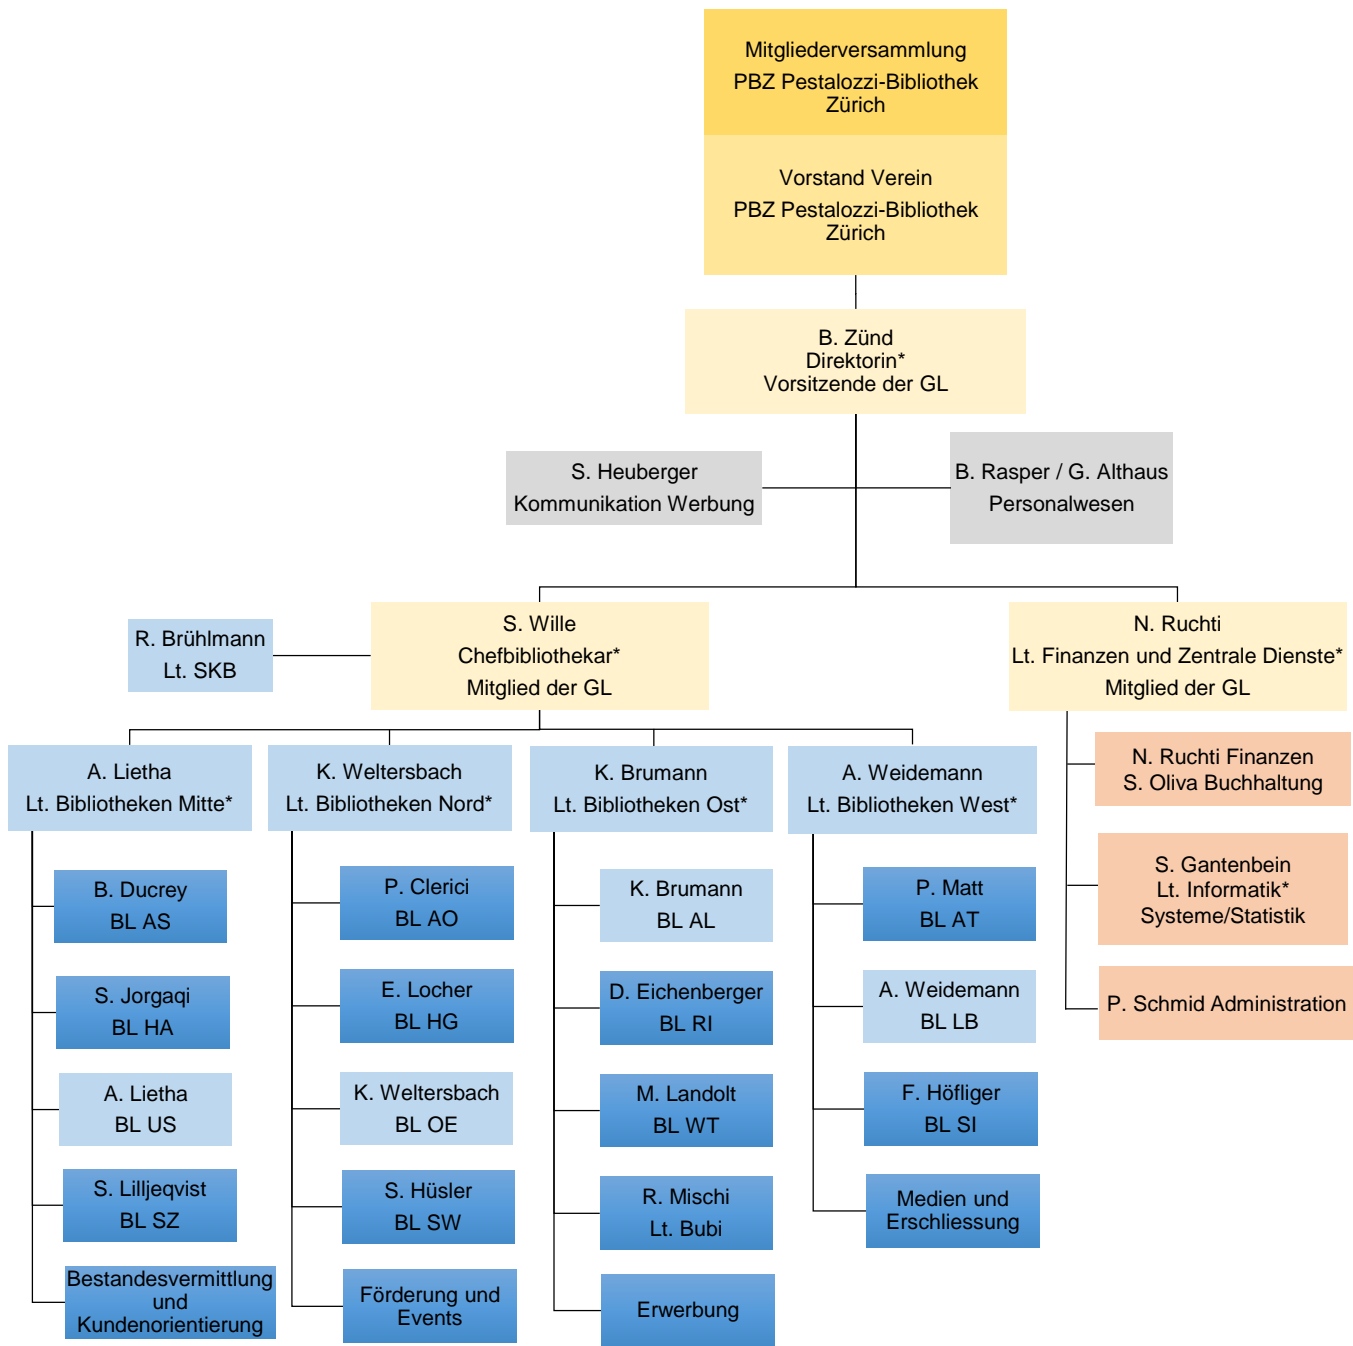

Organigramm Verein PBZ Pestalozzi-Bibliothek Zürich

Legende:	GL	=	Geschäftsleitung	* = erweiterte GL
	CB	=	Chefbibliothekar	
	Lt.	=	Leiterin	
	BL	=	BibliotheksleiterIn	
	Systeme	=	Systemadministration	
	SKB	=	Schul- und Kinderbibliothek Heuried	
	Bubi	=	Buchbinderei	
	AL	=	PBZ Altstadt	
	AO	=	PBZ Affoltern	
	AT	=	PBZ Altstetten	
	AS	=	PBZ Aussersihl	
	HA	=	PBZ Hardau	
	HG	=	PBZ Höngg	
	LB	=	PBZ Leimbach	
	OE	=	PBZ Oerlikon	
	RI	=	PBZ Riesbach	
	SW	=	PBZ Schwamendingen	
	SI	=	PBZ Sihlcity	
	SZ	=	PBZ Schütze	
	US	=	PBZ Unterstrass	
	WT	=	PBZ Witikon	