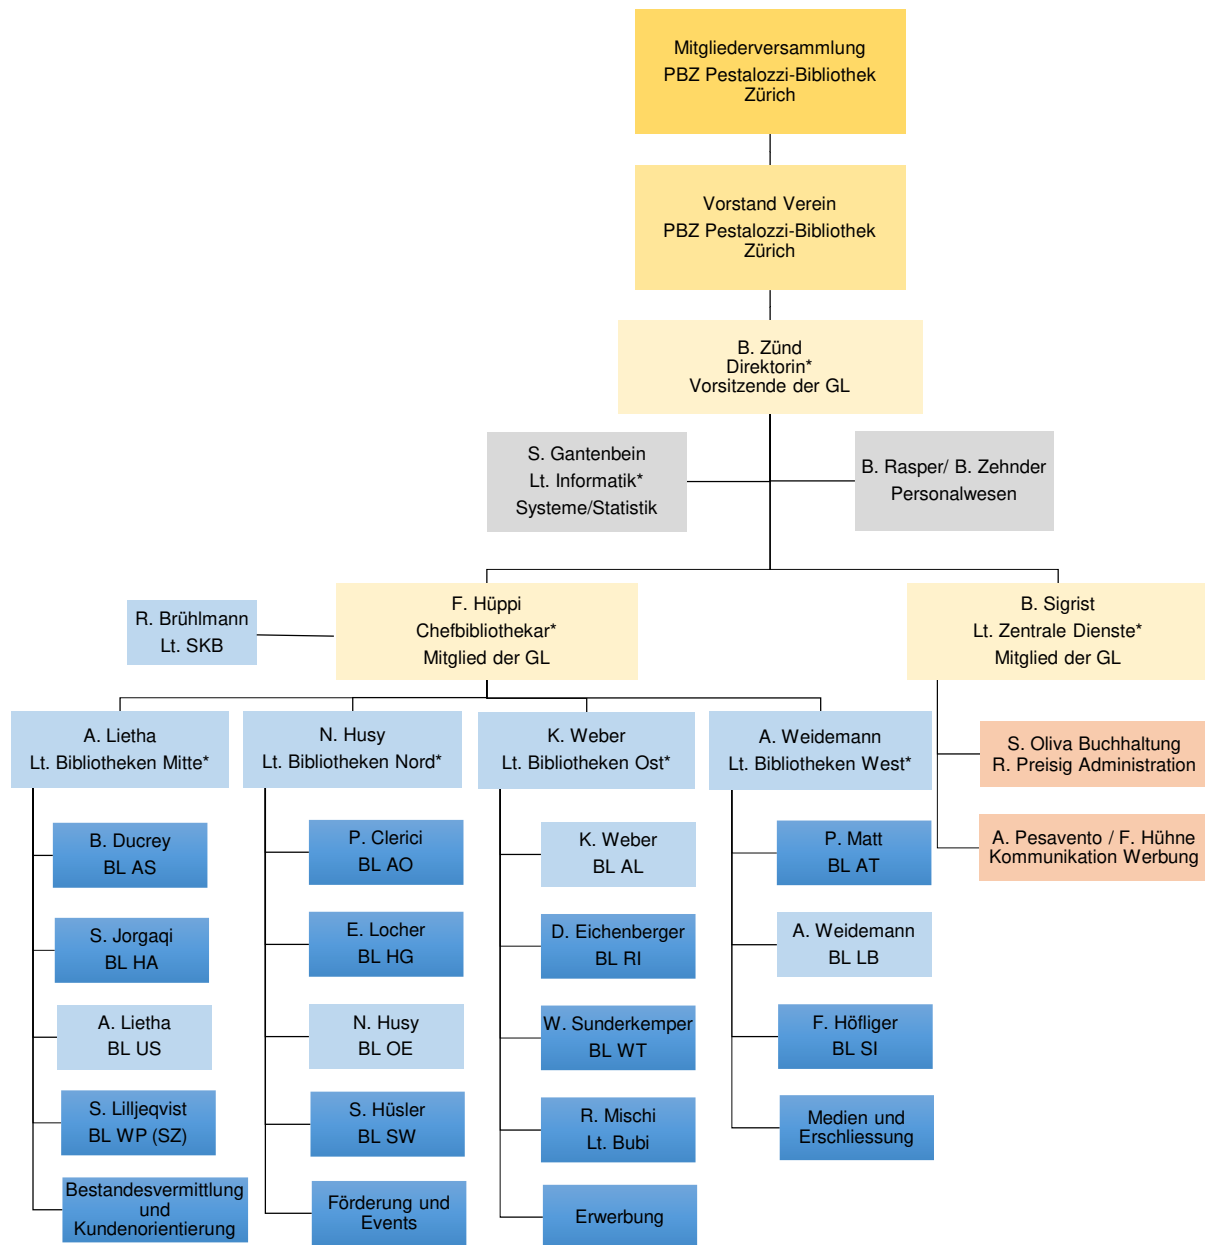

Organigramm Verein PBZ Pestalozzi-Bibliothek Zürich

Legende:	GL	=	Geschäftsleitung	* = erweiterte GL
	CB	=	Chefbibliothekar	
	Lt.	=	Leiterin	
	BL	=	BibliotheksleiterIn	
	Systeme	=	Systemadministration	
	SKB	=	Schul- und Kinderbibliothek Heuried	
	Bubi	=	Buchbinderei	
	AL	=	PBZ Altstadt	
	AO	=	PBZ Affoltern	
	AT	=	PBZ Altstetten	
	AS	=	PBZ Aussersihl	
	HA	=	PBZ Hardau	
	HG	=	PBZ Höngg	
	LB	=	PBZ Leimbach	
	OE	=	PBZ Oerlikon	
	RI	=	PBZ Riesbach	
	SW	=	PBZ Schwamendingen	
	SI	=	PBZ Sihlcity	
	US	=	PBZ Unterstrass	
	WP (SZ)	=	PBZ Wipkingen (Schütze)	
	WT	=	PBZ Witikon	
	a.i.	=	ad interim	